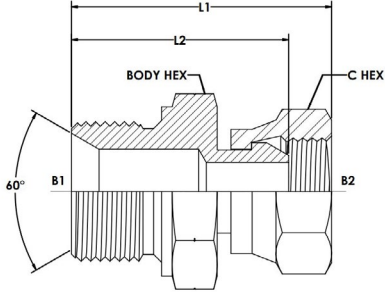

## **BRENNAN INDUSTRIES, EXTRAORDINARY FITTINGS**

In business for over 60 years, Brennan supplies more than 50,000 types of hydraulic fittings and adaptors in sizes ranging from 1/16 to 3 inches.

### **Learn More at Brennan University:**

[Fittings 101](#)

[Tube Fittings Resources](#)

[Literature and Certifications](#)

**Tech Data Sheet: 71480**

# 60-6025 - (7010)

**DESCRIPTION:**

BSPP Male 60 Deg Cone x Metric Swivel Female

**UK SERIES:**

60-6025

**US SERIES:**

7010

**THREAD TYPE B1:**

STEEL

Item	THREAD SIZE B1	THREAD SIZE B2
60-6025-04-12	1/4-19	M12X1.5
60-6025-04-14	1/4-19	M14X1.5
60-6025-04-16	1/4-19	M16X1.5
60-6025-04-18	1/4-19	M18X1.5
60-6025-06-12	3/8-19	M12X1.5
60-6025-06-14	3/8-19	M14X1.5
60-6025-06-16	3/8-19	M16X1.5
60-6025-06-18	3/8-19	M18X1.5
60-6025-06-22	3/8-19	M22X1.5
60-6025-06-20	3/8-19	M20X1.5
60-6025-08-14	1/2-14	M14X1.5
60-6025-08-16	1/2-14	M16X1.5
60-6025-08-18	1/2-14	M18X1.5
60-6025-08-22	1/2-14	M22X1.5
60-6025-08-26	1/2-14	M26X1.5
60-6025-08-20	1/2-14	M20X1.5
60-6025-08-24	1/2-14	M24X1.5
60-6025-10-22	5/8-14	M22X1.5
60-6025-12-18	3/4-14	M18X1.5
60-6025-12-22	3/4-14	M22X1.5
60-6025-12-26	3/4-14	M26X1.5
60-6025-12-20	3/4-14	M20X1.5