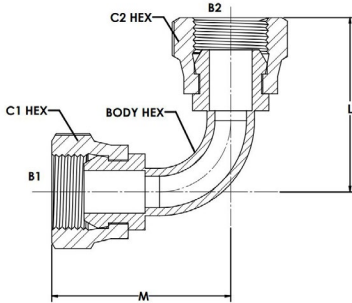

60-6010 - (9244)

BSPP Swivel Female x BSPP Swivel Female 90 Deg Swept Elbow 60 Deg Cone

BRENNAN INDUSTRIES, EXTRAORDINARY FITTINGS

In business for over 60 years, Brennan supplies more than 50,000 types of hydraulic fittings and adaptors in sizes ranging from 1/16 to 3 inches.

Learn More at Brennan University:

[Fittings 101](#)

[Tube Fittings Resources](#)

[Literature and Certifications](#)

Tech Data Sheet: 71496

60-6010 - (9244)

DESCRIPTION:

BSPP Swivel Female x BSPP Swivel Female 90 Deg Swept Elbow 60 Deg Cone

UK SERIES:

60-6010

US SERIES:

9244

THREAD TYPE B1:

FEMALE BSPP SWIVEL

THREAD SPECIFICATION B1:

ISO 1179

THREAD TYPE PT2:

FEMALE BSPP SWIVEL

THREAD SPECIFICATION PT2:

ISO 1179

BODY MATERIAL:

STEEL

Item	THREAD SIZE B1	THREAD SIZE PT2	THREAD SPECIFICATION PT2
60-6010-04-04	1/4-19	1/4-19	BS 5200
60-6010-06-06	3/8-19	3/8-19	BS 5200
60-6010-08-08	1/2-14	1/2-14	BS 5200
60-6010-10-10	5/8-14	5/8-14	BS 5200
60-6010-12-12	3/4-14	3/4-14	BS 5200
60-6010-16-16	1-11	1-11	BS 5200
60-6010-20-20	1-1/4-11	1-1/4-11	BS 5200
60-6010-24-24	1-1/2-11	1-1/2-11	BS 5200
60-6010-32-32	2-11	2-11	BS 5200